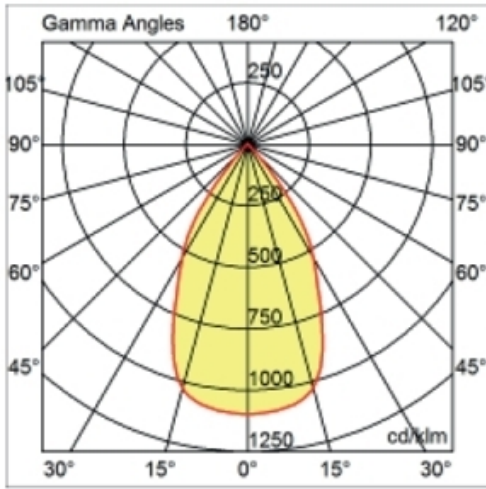

DIXIT RA11 RECESSED

A56020-

PROJECT	
TYPE	
SPECIFIER	
QUANTITY	
DATE	

RA 11 DIXIT LED 12W 1700LM 3000K				R:100%		I.Max:1096 Cd/Klm				
H[m]	D[m]	Max lux	Med lux	Alpha=55°		H[m]	D[m]	Max lux	Med lux	Beta=55°
1.00	1.13	1658	898			1.00	1.13	1658	898	
2.00	2.26	415	224		2.00	2.26	415	224		
3.00	3.38	184	100		3.00	3.38	184	100		
4.00	4.51	104	56		4.00	4.51	104	56		
5.00	5.64	66	36		5.00	5.64	66	36		

	DP	DV	
Dimming	Phase	0-10V	
Color Temperature	27K 30K 35K 40K	2700K 3000K 3500K 4000K	K°

Order Example **L5XXXXXX-DV-30K**

0-10V 3000K