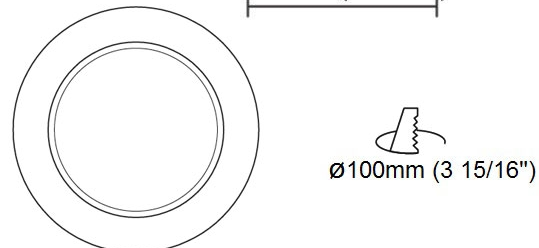

GENERAL

Series: Dixit
Subseries: Dixit RA11
Brand: Ivela
Division: Architectural
Mounting Type: Recessed
Mounting Location: Ceiling
Subcategory: Downlight

PHYSICAL

Shape: Round
Diameter (mm): 110
Diameter (in): 4 ⁵/₁₆
Height (mm): 70
Height (in): 2 ⁷/₁₆
Min. Recessing Depth (mm): 110
Min. Recessing Depth (in): 4 ¹⁵/₁₆
Light Distribution: Direct
Weight (kg): 0.6
Weight (lbs): 1.32
Diffuser: Clear Polycarbonate
Fixture Finish: MWH
Fixture Material: Aluminum Die Cast
Cut-out Measurements: 100mm / 3 15/16"

ELECTRICAL

Lamp Type: LED
Total Output Wattage (W): 12 / 18 / 26
Dimming: Tri-Mode (Non-Dimming and Phase Dimming (120Vac only) and 0-10V Dimming)
Driver Included: No
Driver Location: Recessed Housing
Driver Type: Constant Current - Universal
Driver Class: Class 2
Input Voltage (V): 120 - 277
Constant Current (MA): 350 / 500 / 700

LED

Number of LEDs: 1
Color Temperature (°K): 2700 / 3000 / 4000
Max. Delivered Lumen (lm): 1513 / 2092 / 2759
CRI: >85 CRI
Efficiency (%): 89
Lamp Life (hrs): 50000
Upon Request: 3500K upon request

OPTICAL

Optic°: 55
Adjustability: Fixed
Upon Request: Optic 18° or 30° (mirror-metallized) / 70° (white)

RATINGS AND CERTIFICATIONS

Certified By: Certified for North American Standards
IP rating: IP43
IK Rating: IK08
Glare Rating: ≤ 19