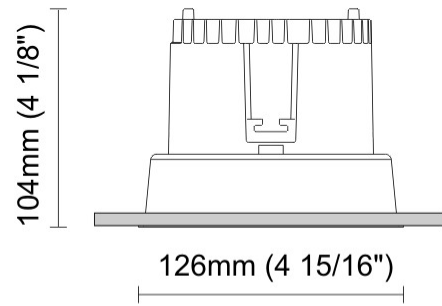

GENERAL

Series: Dixit
Subseries: Dixit RA11
Brand: Ivela
Division: Architectural
Mounting Type: Recessed
Mounting Location: Ceiling
Subcategory: Downlight

PHYSICAL

Shape: Round
Diameter (mm): 126
Diameter (in): 4 15/16
Height (mm): 104
Height (in): 4 1/8
Min. Recessing Depth (mm): 144
Min. Recessing Depth (in): 5 11/16
Light Distribution: Direct
Weight (kg): 0.6
Weight (lbs): 1.32
Diffuser: Clear Polycarbonate
Fixture Finish: MWH
Fixture Material: Aluminum Die Cast
Cut-out Measurements: 122mm / 4 13/16"

ELECTRICAL

Lamp Type: LED
Total Output Wattage (W): 12 / 18 / 26
Dimming: Tri-Mode (Non-Dimming and Phase Dimming (120Vac only) and 0-10V Dimming)
Driver Included: No
Driver Location: Recessed Housing
Driver Type: Constant Current - Universal
Driver Class: Class 2
Input Voltage (V): 120 - 277
Constant Current (MA): 350 / 500 / 700

LED

Number of LEDs: 1
Color Temperature (°K): 2700 / 3000 / 4000
Max. Delivered Lumen (lm): 1513 - 1602 / 2092 - 2180 / 2759 - 2848
CRI: >85 CRI
Efficiency (%): 89
Lamp Life (hrs): 50000
Upon Request: 3500K upon request

OPTICAL

Optic°: 55
Adjustability: Fixed
Upon Request: Optic 18° or 30° (mirror-metallized) / 70° (white)

RATINGS AND CERTIFICATIONS

Certified By: Certified for North American Standards
IP rating: IP43
IK Rating: IK08
Glare Rating: ≤ 19