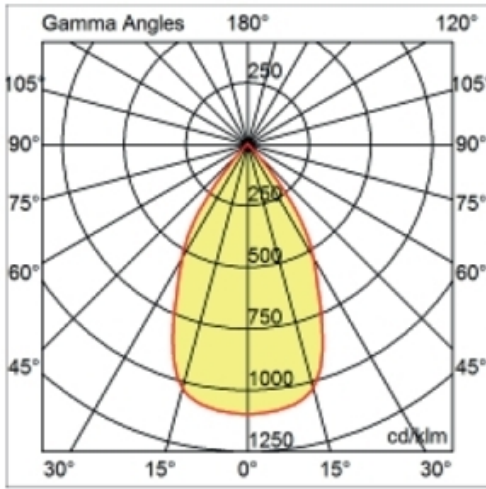

DIXIT RA11 RECESSED

A56032-

PROJECT	
TYPE	
SPECIFIER	
QUANTITY	
DATE	

RA 11 DIXIT LED SOFT 12W 1700 lm 3000K					R:100%		I.Max:1293 Cd/Klm			
H[m]	D[m]	Max lux	Med lux	Alpha=54°	H[m]	D[m]	Max lux	Med lux	Beta=54°	
1.00	1.02	1913	1003		1.00	1.02	1913	1003		
2.00	2.04	478	251		2.00	2.04	478	251		
3.00	3.06	213	111		3.00	3.06	213	111		
4.00	4.08	120	63		4.00	4.08	120	63		
5.00	5.10	77	40		5.00	5.10	77	40		

Dimming	DP	DV	
	Phase	0-10V	
Color Temperature	27K	30K	35K
	2700K	3000K	3500K

Order Example **K°**

L5XXXXXX-DV-30K

0-10V

3000K